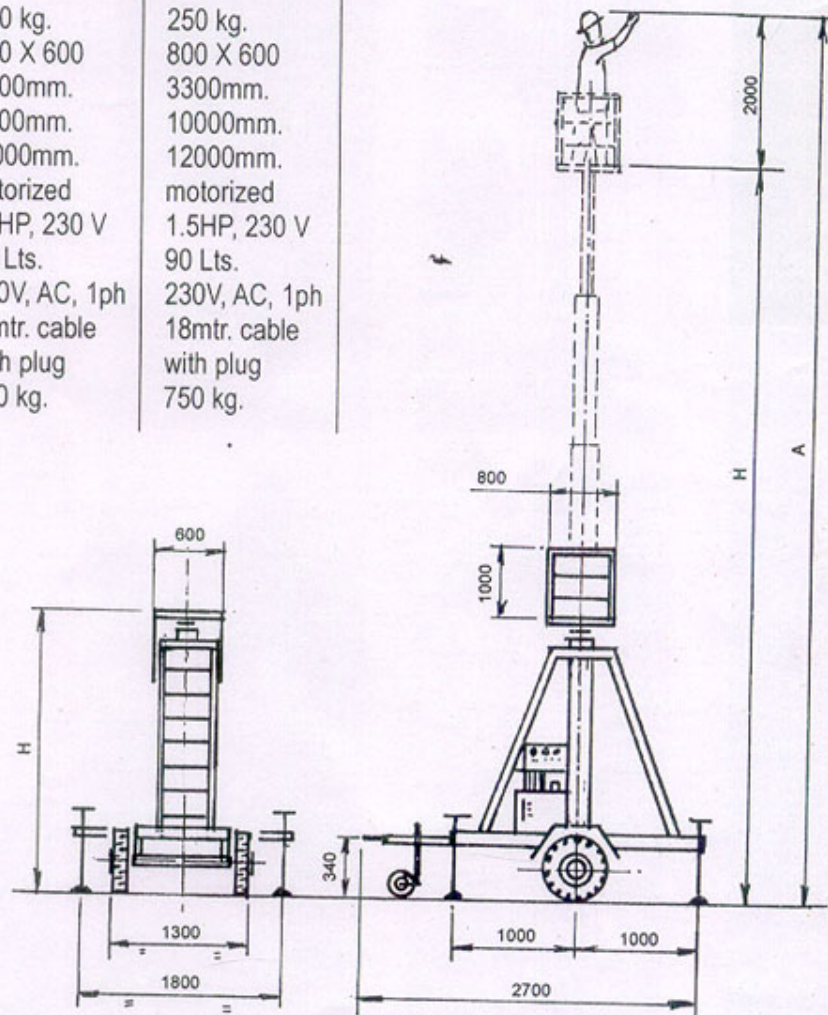

TELESCOPIC LIFT - Hydraulic

**Models : TEL - 6 / 8,
TEL - 8 / 10,
TEL - 10 / 12**

SYSTEM DESCRIPTION

BAA - Make Telescopic lift- Hydraulic type are ideal devices to use incase of any machineries assembly, electrical and mechanical maintenance jobs.

Vertical lifting by Hydraulic & Smooth. A solenoid valve to be actuated for lowering, & incase of Power failure, the same valve can be actuated manually. Pendent provided on the platform it self for ease of operation. tyres will be of pneumatic type standard. Adjustable, telescopic type jacks provided for more stability during usage.

Since it is of light weight, whole device can be towed by any vehicle.

TECHNICAL SPECIFICATIONS

Models	TEL - 6 / 8	TEL - 8 / 10	TEL - 10 / 12
Safe working load	250 kg.	250 kg.	250 kg.
Platform size in mm	800 X 600	800 X 600	800 X 600
Lifting Height Min. h	2700mm.	3000mm.	3300mm.
Lifting Height Max.	6000mm.	8000mm.	10000mm.
Reach Height A	8000mm.	10000mm.	12000mm.
Type of lifting Hyd.	Motorized	motorized	motorized
Motor capacity	1 HP, 230 V	1.5HP, 230 V	1.5HP, 230 V
Tank Capacity	40 Lts.	65 Lts.	90 Lts.
Power input / Cable	230V, AC, 1ph 10mtr. cable with plug	230V, AC, 1ph 10mtr. cable with plug	230V, AC, 1ph 18mtr. cable with plug
Total weight	350 kg.	550 kg.	750 kg.

BAA - TEL - ADVANTAGES

- Stability in height.
- Toweble design.
- One man operation.
- Zero maintenance

Due to our policy of improvement, specifications are subject to charge without notice

Designed, Manufactured & Marketed by

BHASKARA ADVANCED AUTOMATION

City Office : No. 29, II Floor, Srinath Buildings, 7th Main Road, Srirampuram, Bangalore - 560 021

Tele fax : 91- 080 - 23420558, Ph : 30905265 , Cell : 98863 30317 , 94496 35081

Factor : No. 501, 4th Cross, 10th Main, 4th 'C' Phase Peenya Indl. Area, Bangalore - 560 058

Telefax : 41170793 , Ph : 41170794

Email : info@baaindia.com Website : www.baaindia.com