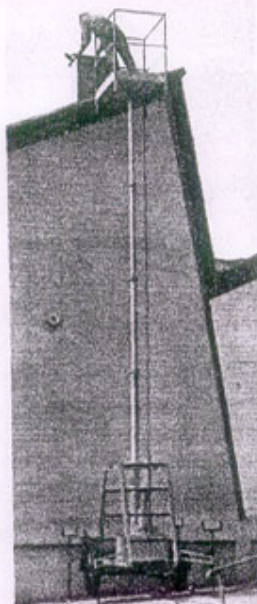

# TELESCOPIC LIFT

Hydraulic Model : Tel - 6/8  
Tel - 8/10  
Tel - 10/12

SINCE 1980

**LIFTS TO REACH THE SKY**<sup>8</sup>

**BHASKARA Group**  
Recognised for Innovative Products

**BHASKARA  
ADVANCED  
AUTOMATION**  
Bangalore - 560 010, INDIA

# TELESCOPIC LIFT - Hydraulic

**Models : TEL - 6 / 8,  
TEL - 8 / 10,  
TEL - 10 / 12**

## SYSTEM DESCRIPTION

BAA - Make Telescopic lift- Hydraulic type are ideal devices to use incase of any machineries assembly, electrical and mechanical maintenance jobs.

Vertical lifting by Hydraulic & Smooth. A solenoid valve to be actuated for lowering, & incase of Power failure, the same valve can be actuated manually. Pendent provided on the platform it self for ease of operation. tyres will be of pneumatic type standard. Adjustable, telescopic type jacks provided for more stability during usage.